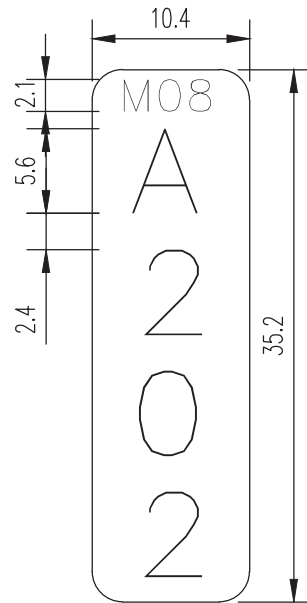

DIMENSIONS IN mm

DIMENSIONS IN STROKE WIDTHS

Scheme Ref.			
Sign Ref.	ERT	X-height	25mm
Letter colour	BLACK	SIGN FACE	
Background	WHITE	Width	65mm
Border	n/a	Height	220mm
Material	SELF ADHESIVE VINYL	Area	0.01sq.m
Drawing file			

THE UNIT OF MEASUREMENT IS THE STROKE WIDTH (sw)
WHICH IS EQUAL TO ONE QUARTER OF THE 'x'-HEIGHT
 x -HEIGHT = 4 STROKE WIDTHS

TRANSPORT HEAVY FONT

NOT TO SCALE

TII PUBLICATION NUMBER: CC-SCD-01565