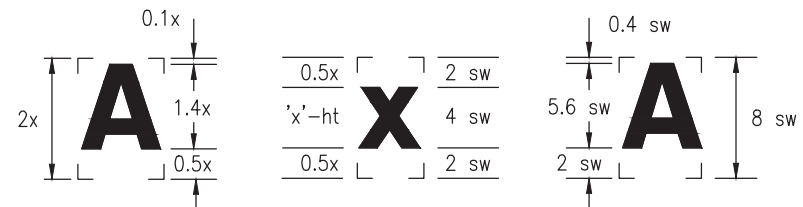

DIMENSIONS IN mm

DIMENSIONS IN STROKE WIDTHS

Scheme Ref.			
Sign Ref.	ERT	X-height	25mm
Letter colour	BLACK	SIGN FACE	
Background	WHITE	Width	65mm
Border	n/a	Height	220mm
Material	SELF ADHESIVE VINYL	Area	0.01sq.m
Drawing file			

THE UNIT OF MEASUREMENT IS THE STROKE WIDTH (sw)
WHICH IS EQUAL TO ONE QUARTER OF THE 'x'-HEIGHT
 x -HEIGHT = 4 STROKE WIDTHS

TRANSPORT HEAVY FONT

NOT TO SCALE

TII PUBLICATION NUMBER: CC-SCD-01565